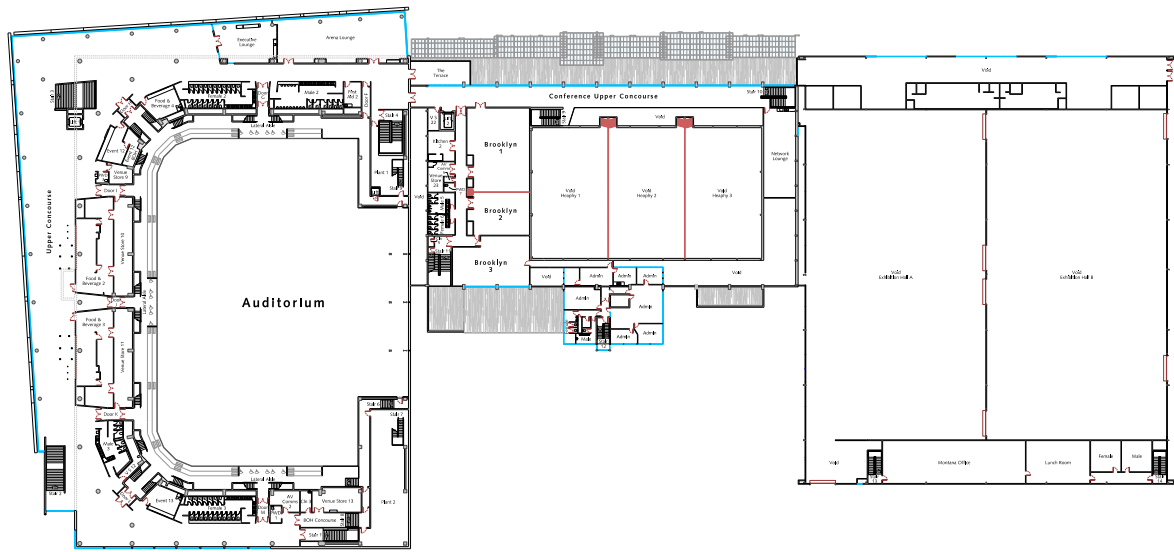

With large windows providing a great view out over our surrounds, the Upper Concourse makes an ideal event space.

Located on level one outside the doors into our Arena, the Upper Concourse is a flexible space suitable for everything from event registration to cocktail parties, breakout sessions and small exhibitions.

CLAUDELANDS

07 958 5895

info@claudelands.co.nz

www.claudelands.co.nz

Corner of Brooklyn Road and Heaphy Terrace, Hamilton

CLAUDELANDS FLOOR PLAN - LEVEL 1

CLAUDELANDS