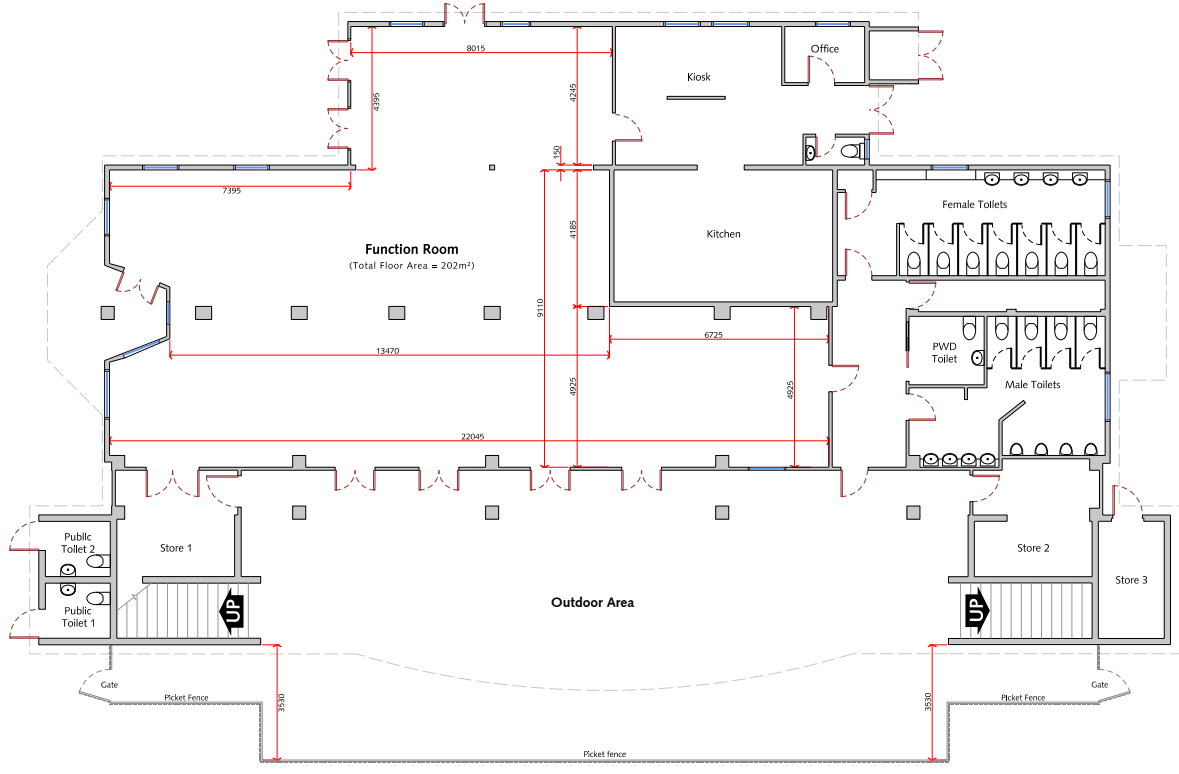

THE GRANDSTAND

THE GRANDSTAND
CLAUDELANDS

Ref: SGS,01