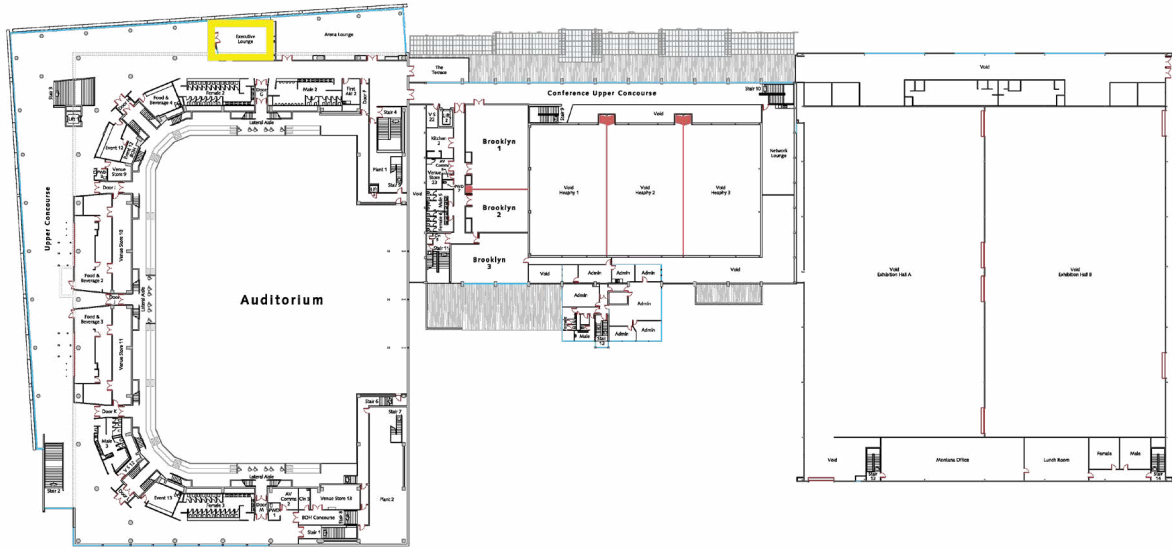

# GLOBOX SUITE

This space is perfect for intimate meetings or functions.

40

Theatre

30

Banquet

NA

NA

Perfect for small breakout sessions, cocktail functions or meetings, the Globox Suite is conveniently located on the first floor.

Our venue also offers the convenience of on-site parking, AV solutions and award-winning catering.

CLAUDELANDS

07 958 5895

[info@claudelands.co.nz](mailto:info@claudelands.co.nz)

[www.claudelands.co.nz](http://www.claudelands.co.nz)

Corner of Brooklyn Road and Heaphy Terrace, Hamilton

CLAUDELANDS FLOOR PLAN - LEVEL 1