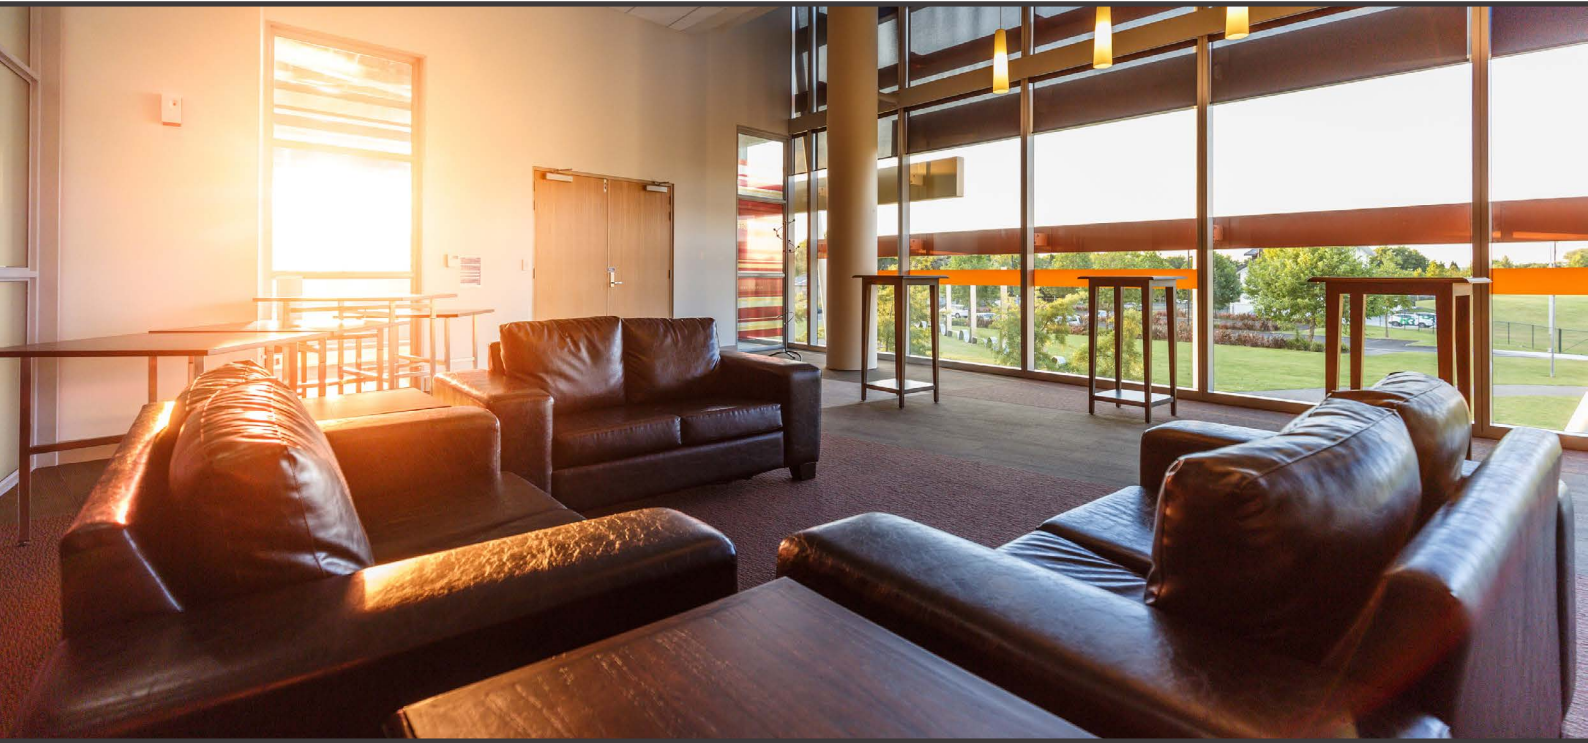

# GLOBOX SUITE

This space is perfect for intimate meetings or functions.

40

Theatre

30

Banquet

NA

NA

40

Cocktail

NA

Enjoy the comfort of our Globox Suite; an ideal space for small meetings or functions.

The Globox Suite features floor-to-ceiling windows which provide fantastic views across our grounds and over to the adjacent Claudelands Park.

Perfect for small breakout sessions, cocktail functions or meetings, the Globox Suite is conveniently located on the first floor.

Our venue also offers the convenience of on-site parking, AV solutions and award-winning catering.