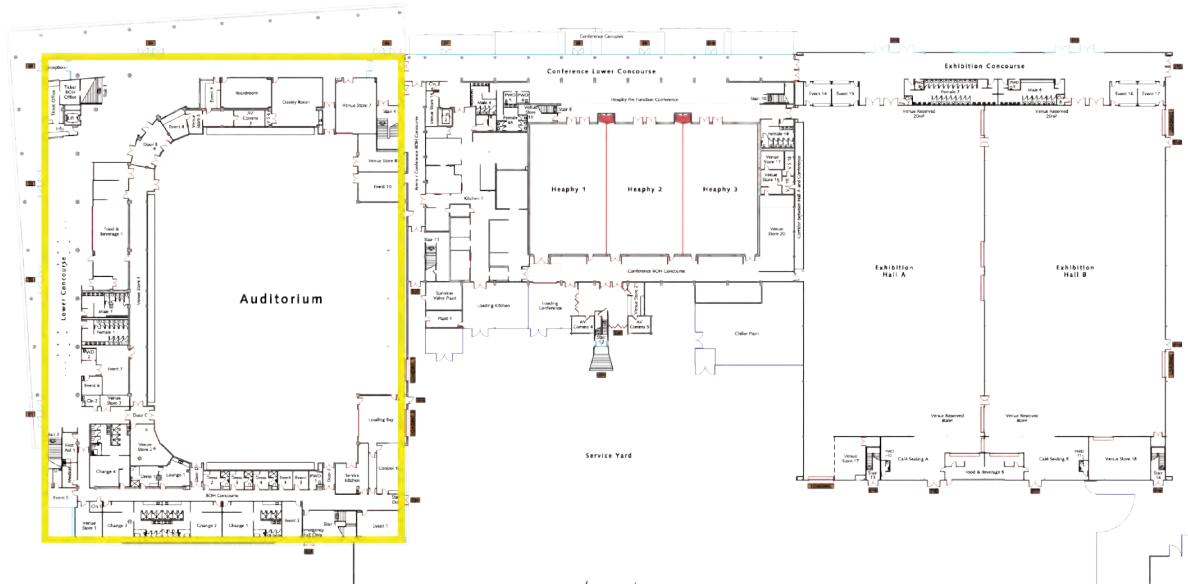

GLOBOX ARENA

This large, impressive space means the sky is the limit for your event.

6000
Theatre

1400
Banquet

1120
Cabaret

NA

3000
Cocktail

NA

With 2220sqm of scalable space, the arena is suitable for all types of business and public ticketed events.

The arena boasts theatre-like acoustics and high quality technical services, including wireless internet and audio visual options.

CLAUDELANDS ARENA - LOWER LEVEL FLOOR PLAN

KEY
E23 Entrance No.

Ref: 36.02

CLAUDELANDS

CLAUDELANDS FLOOR PLAN - LEVEL G

Ref: 1C.01

CLAUDELANDS