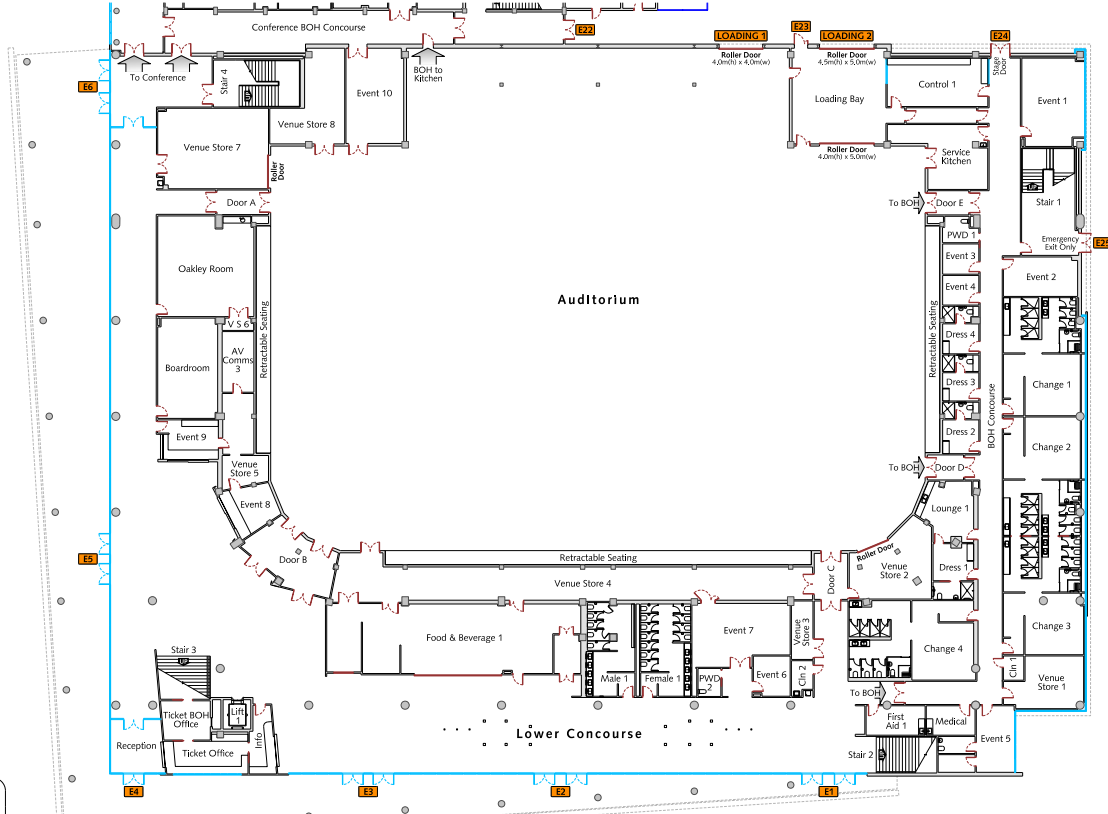

CLAUDELANDS ARENA - LOWER LEVEL FLOOR PLAN

KEY
E23 Entrance No.

Ref: 36.02

CLAUDELANDS

CLAUDELANDS FLOOR PLAN - LEVEL G

Ref: 1C.01

CLAUDELANDS