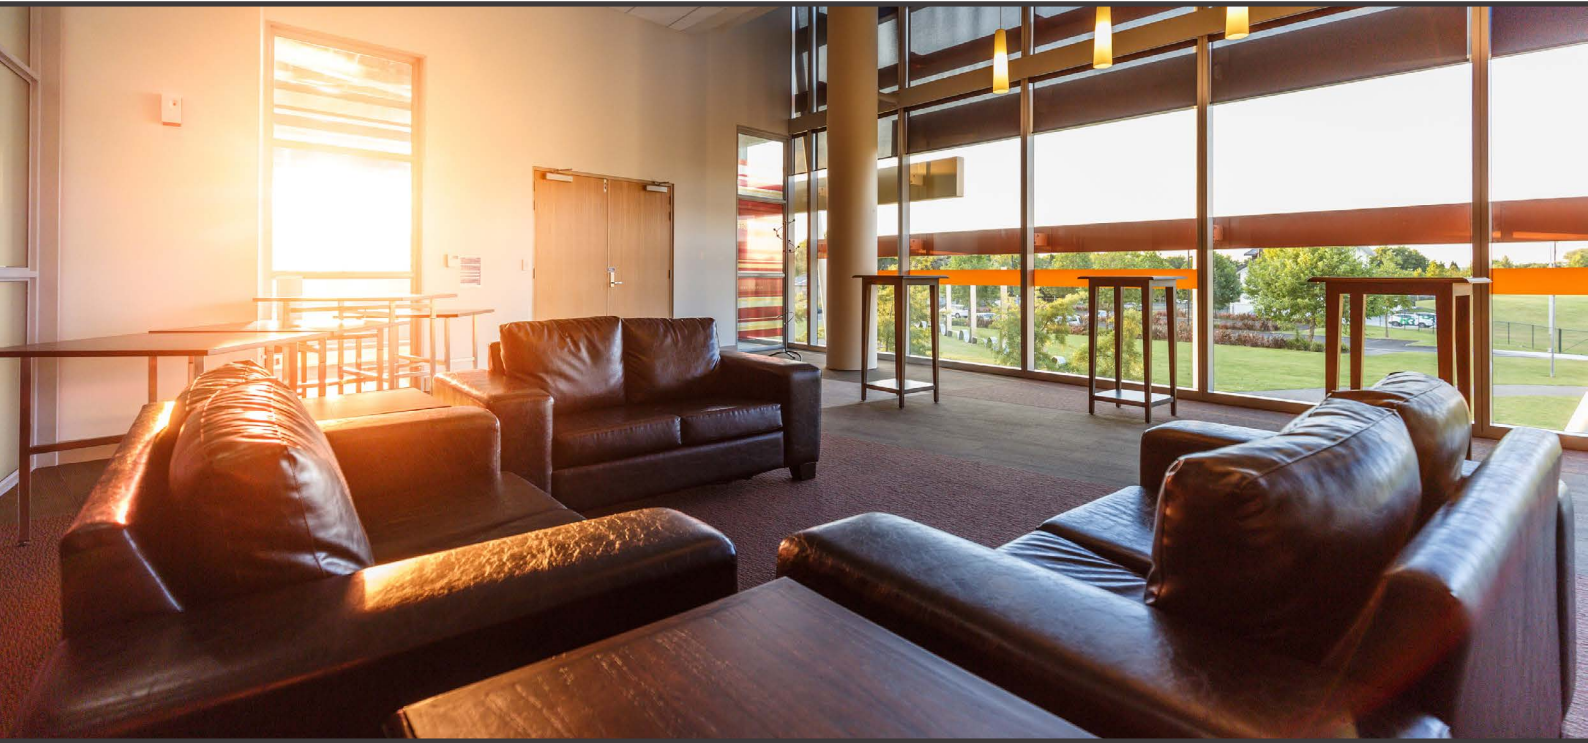

EXECUTIVE LOUNGE

This space is perfect for intimate meetings or functions.

40

Theatre

30

Banquet

NA

NA

40

Cocktail

NA

Enjoy the comfort of our Executive Lounge; an ideal space for small meetings or functions.

The Executive Lounge features floor-to-ceiling windows which provide fantastic views across our grounds and over to the adjacent Claudelands Park.

Perfect for small breakout sessions, cocktail functions or meetings, the Executive Lounge is conveniently located on the first floor.

Our venue also offers the convenience of on-site parking, AV solutions and award-winning catering.