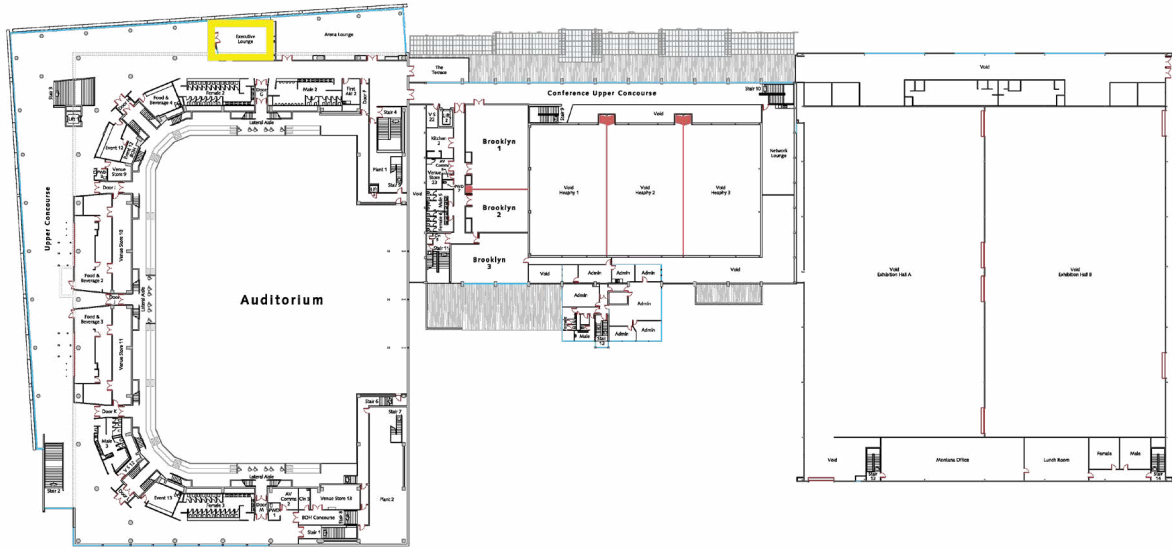

EXECUTIVE LOUNGE

This space is perfect for intimate meetings or functions.

40

Theatre

30

Banquet

NA

NA

Perfect for small breakout sessions, cocktail functions or meetings, the Executive Lounge is conveniently located on the first floor.

Our venue also offers the convenience of on-site parking, AV solutions and award-winning catering.

CLAUDELANDS

07 958 5895

info@claudelands.co.nz

www.claudelands.co.nz

Corner of Brooklyn Road and Heaphy Terrace, Hamilton

CLAUDELANDS FLOOR PLAN - LEVEL 1

CLAUDELANDS