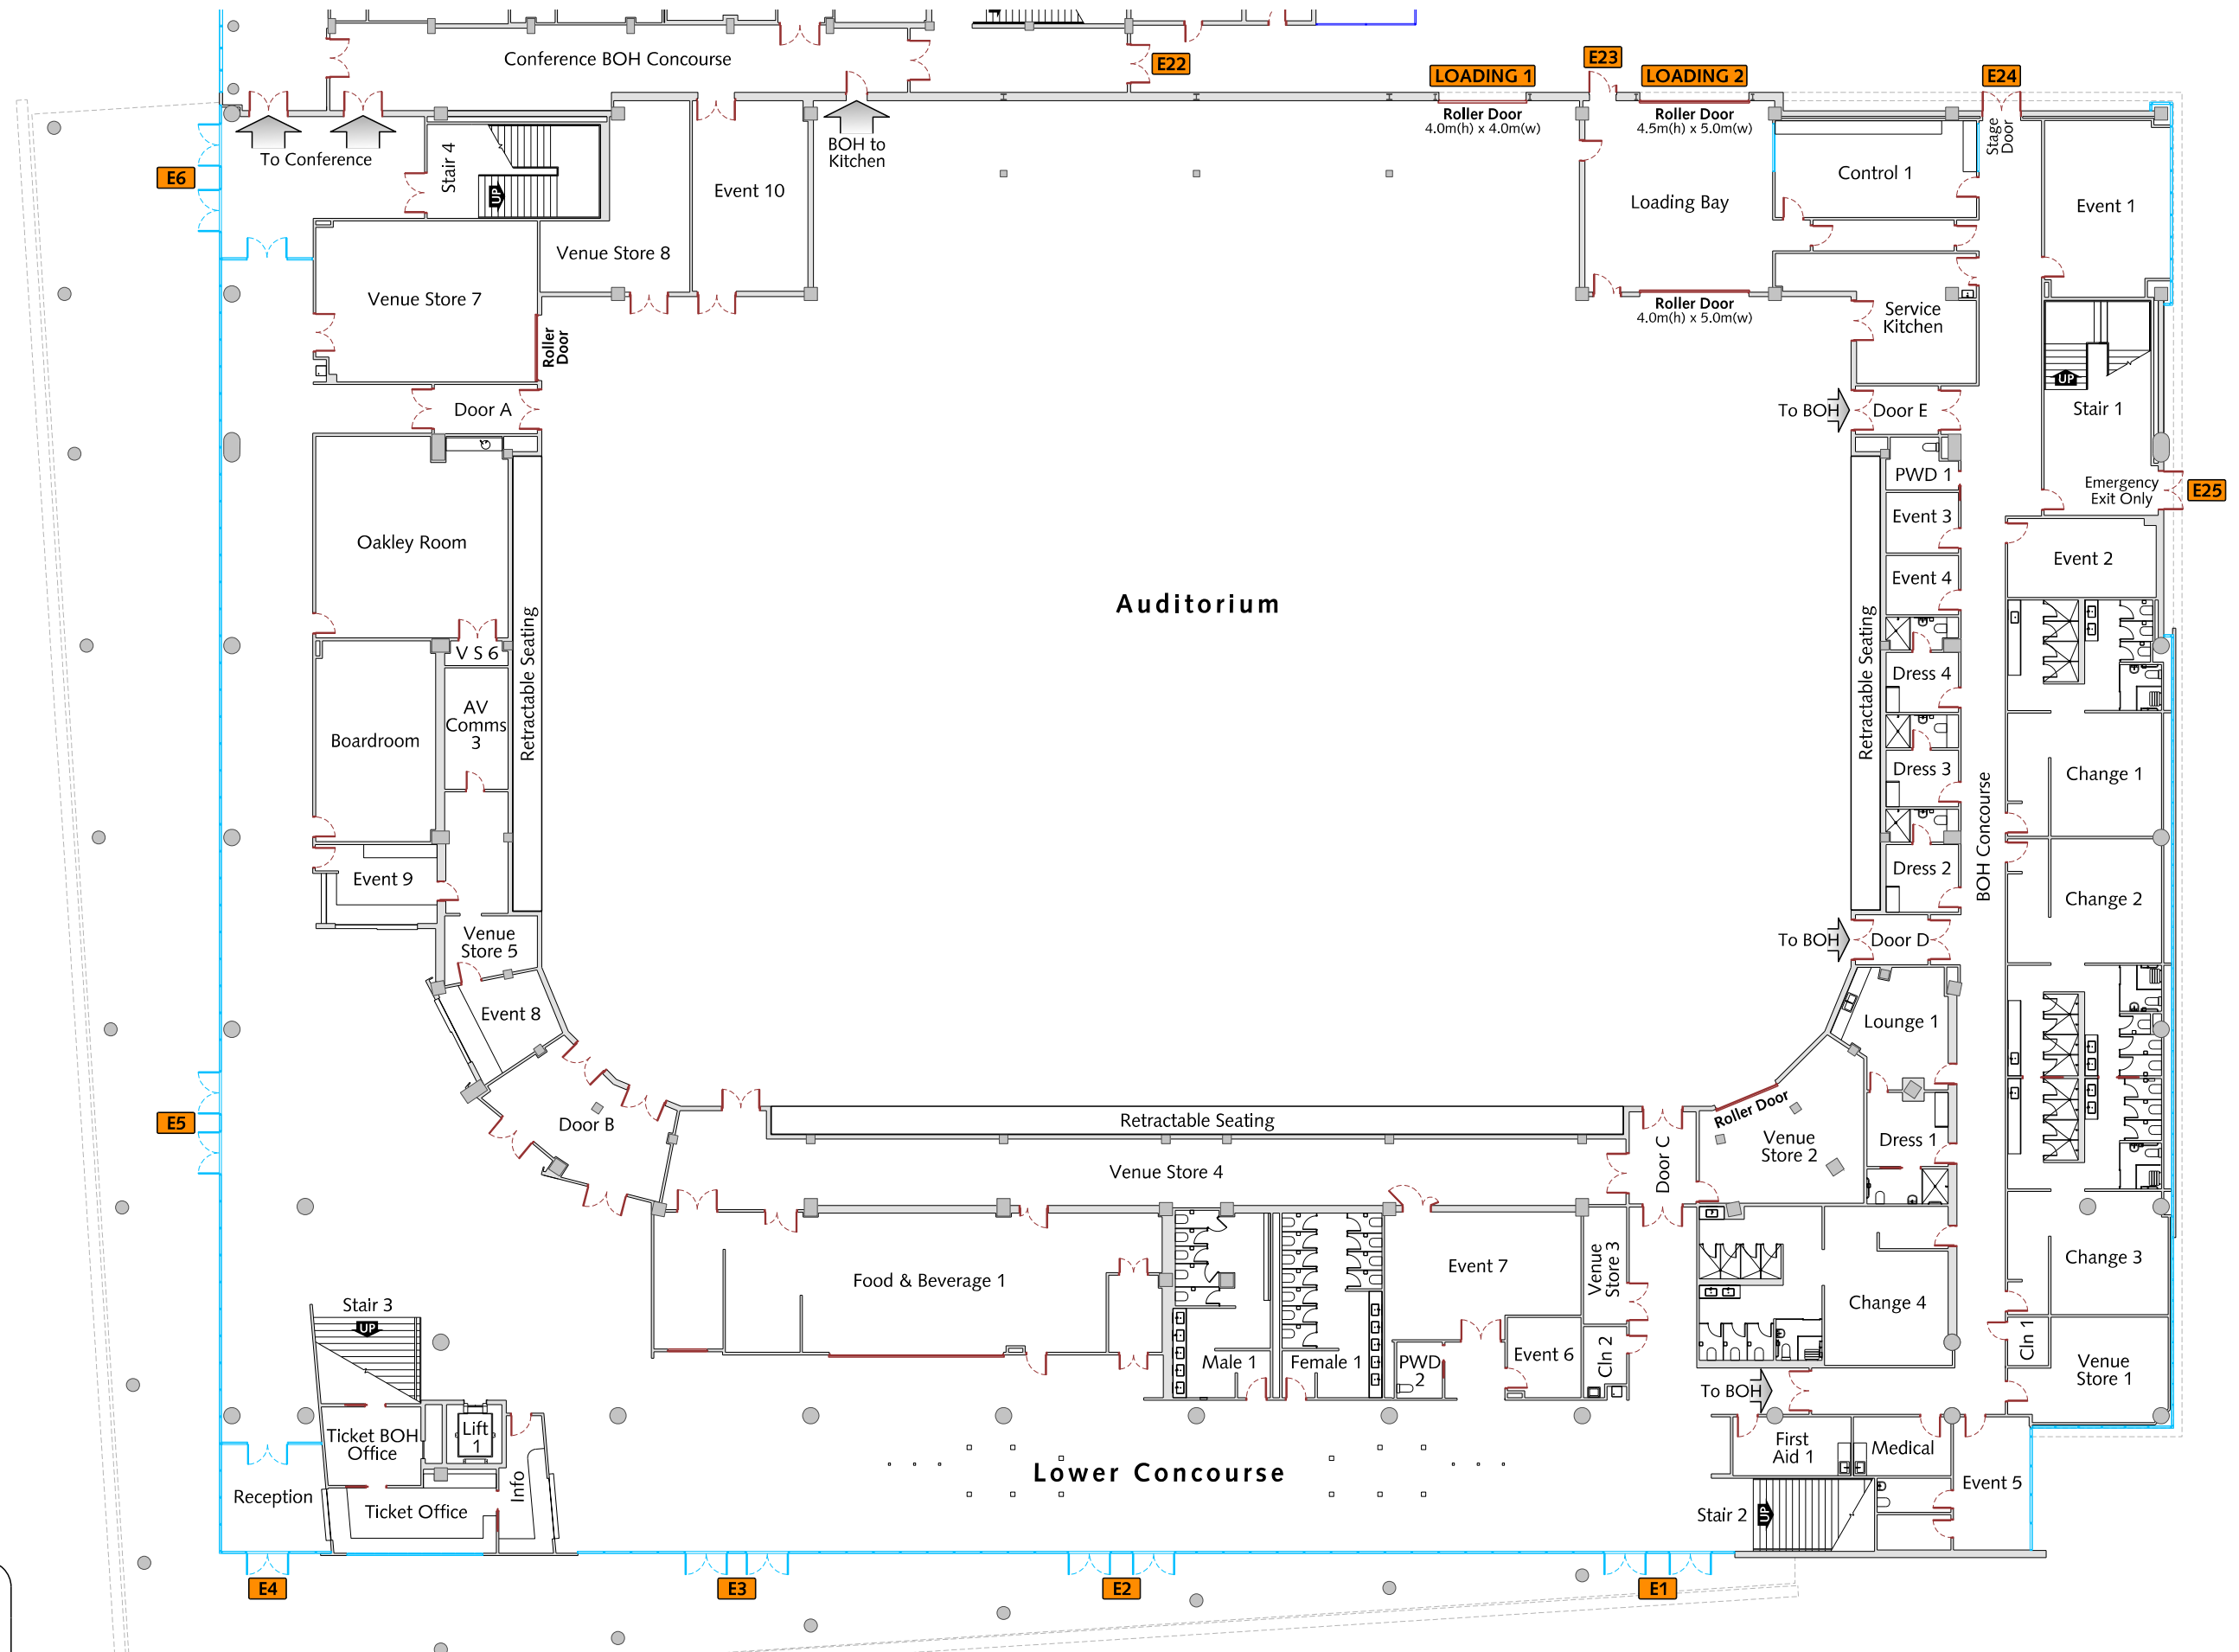

CLAUDELANDS ARENA - LOWER LEVEL FLOOR PLAN

KEY
E23 Entrance No.

Ref: 3F.02

CLAUDELANDS