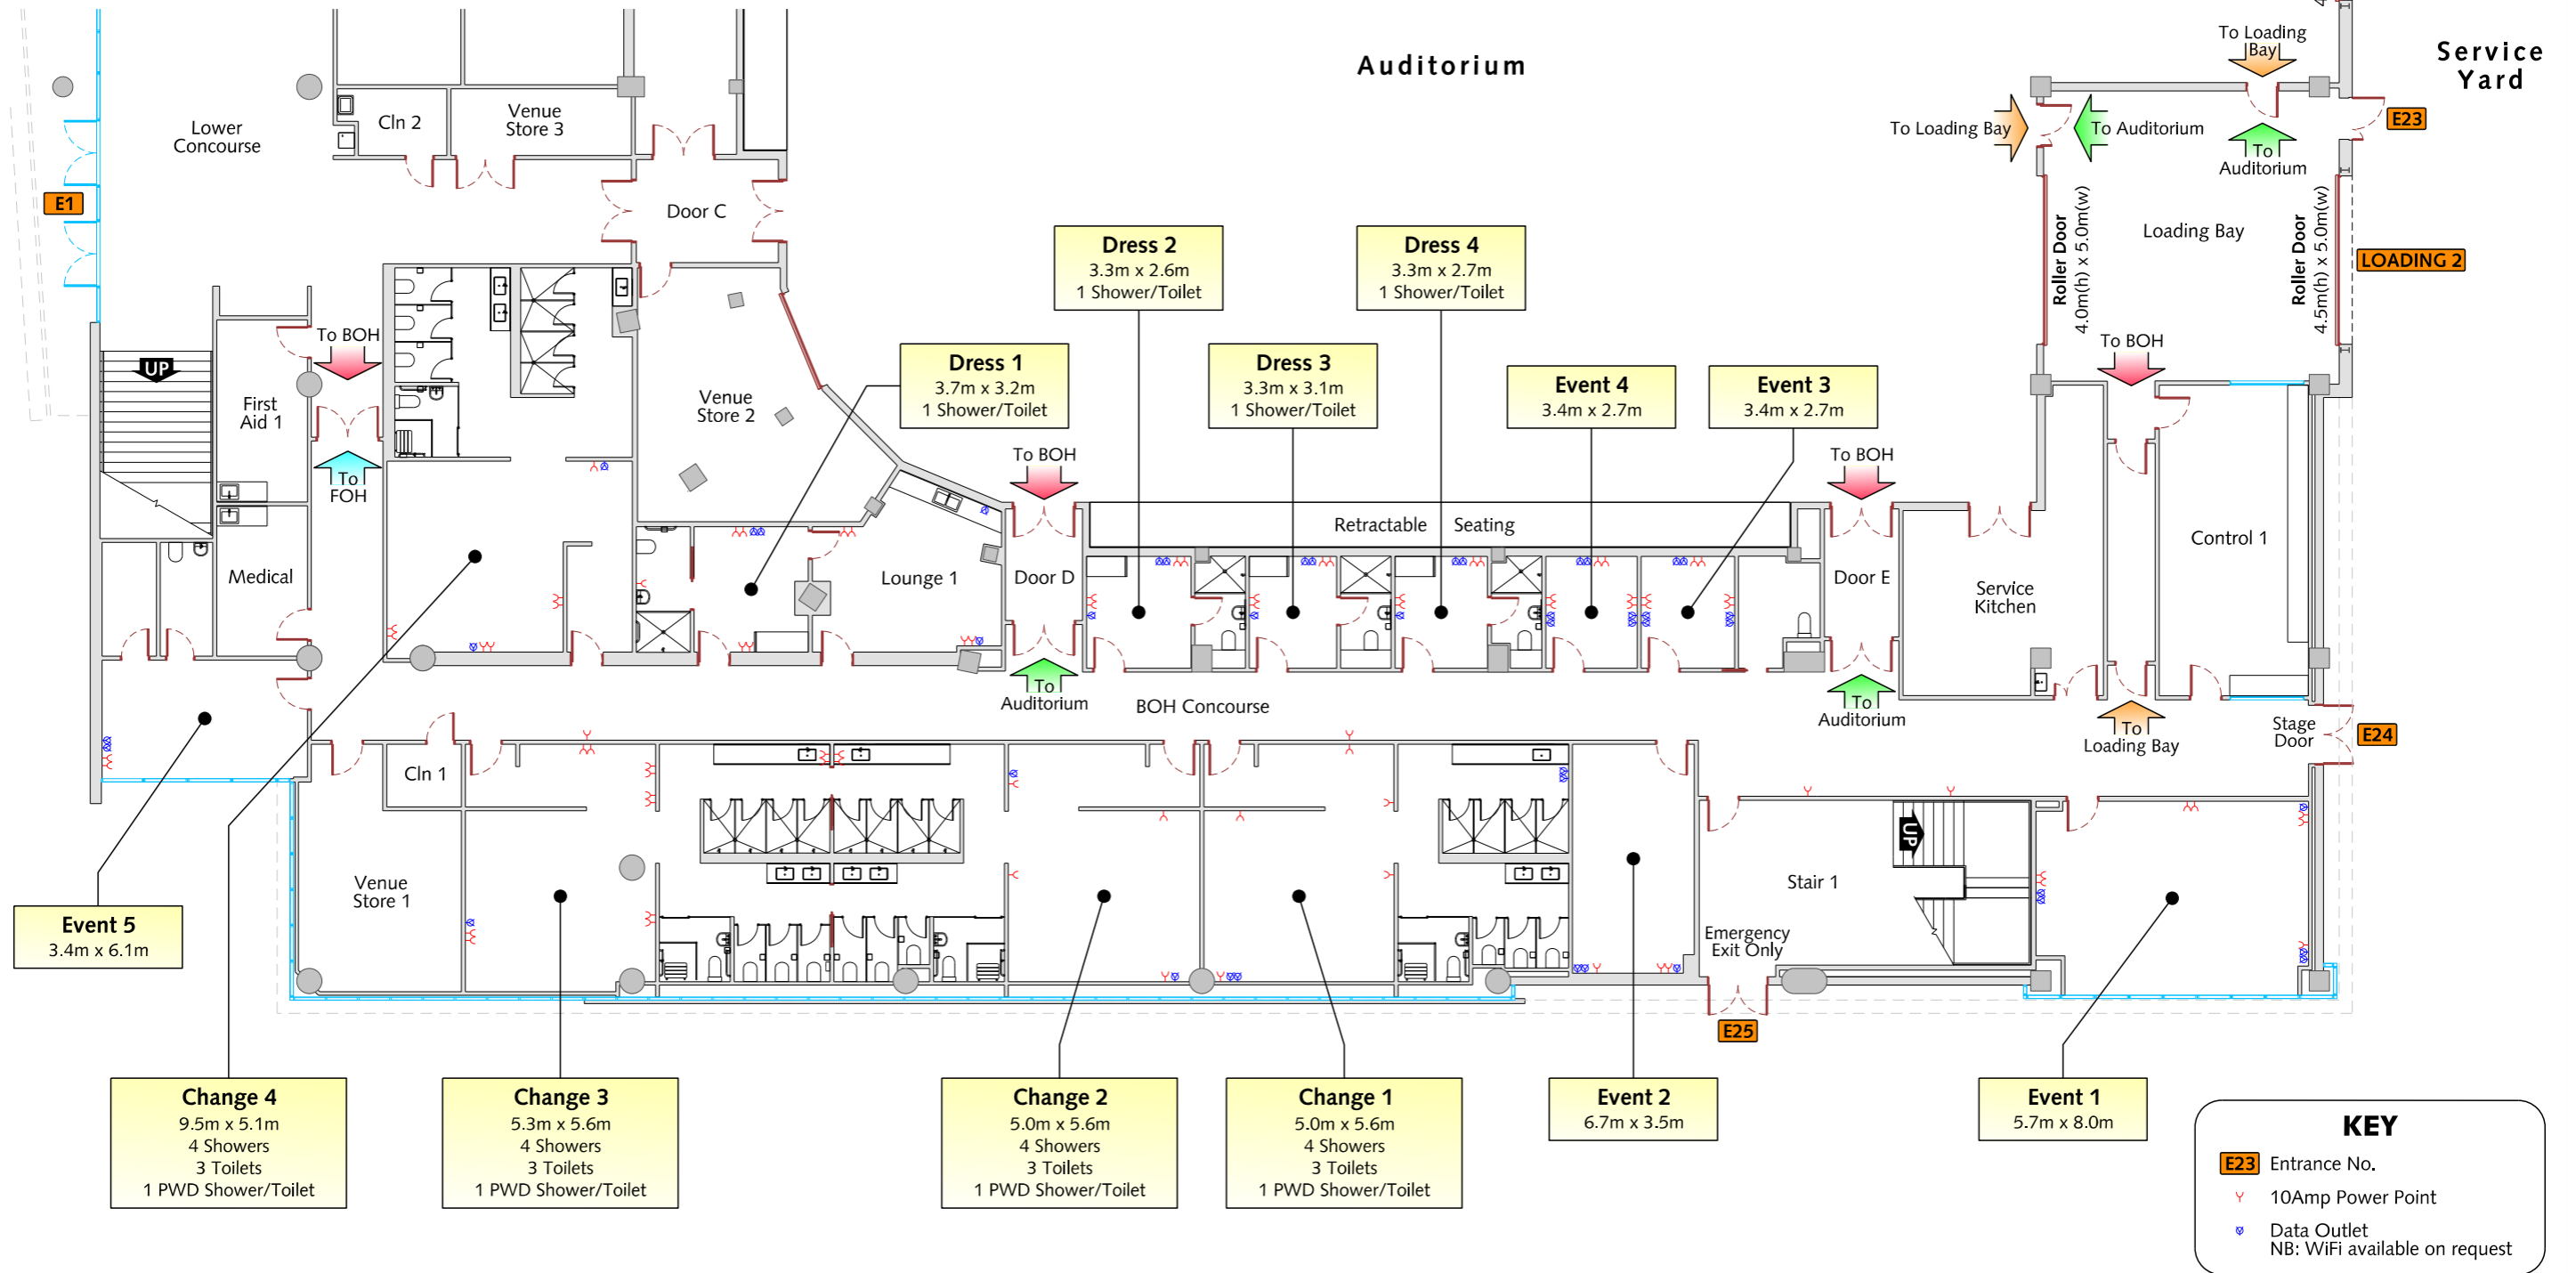

CLAUDELANDS ARENA - BOH FLOOR PLAN

ROOM	ALLOCATION / USE
Event 1	
Event 2	
Event 3	
Event 4	
Event 5	

ROOM	ALLOCATION / USE
Change 1	
Change 2	
Change 3	
Change 4	

ROOM	ALLOCATION / USE
Dress 1	
Dress 2	
Dress 3	
Dress 4	

Ref: 3F.01

CLAUDELANDS