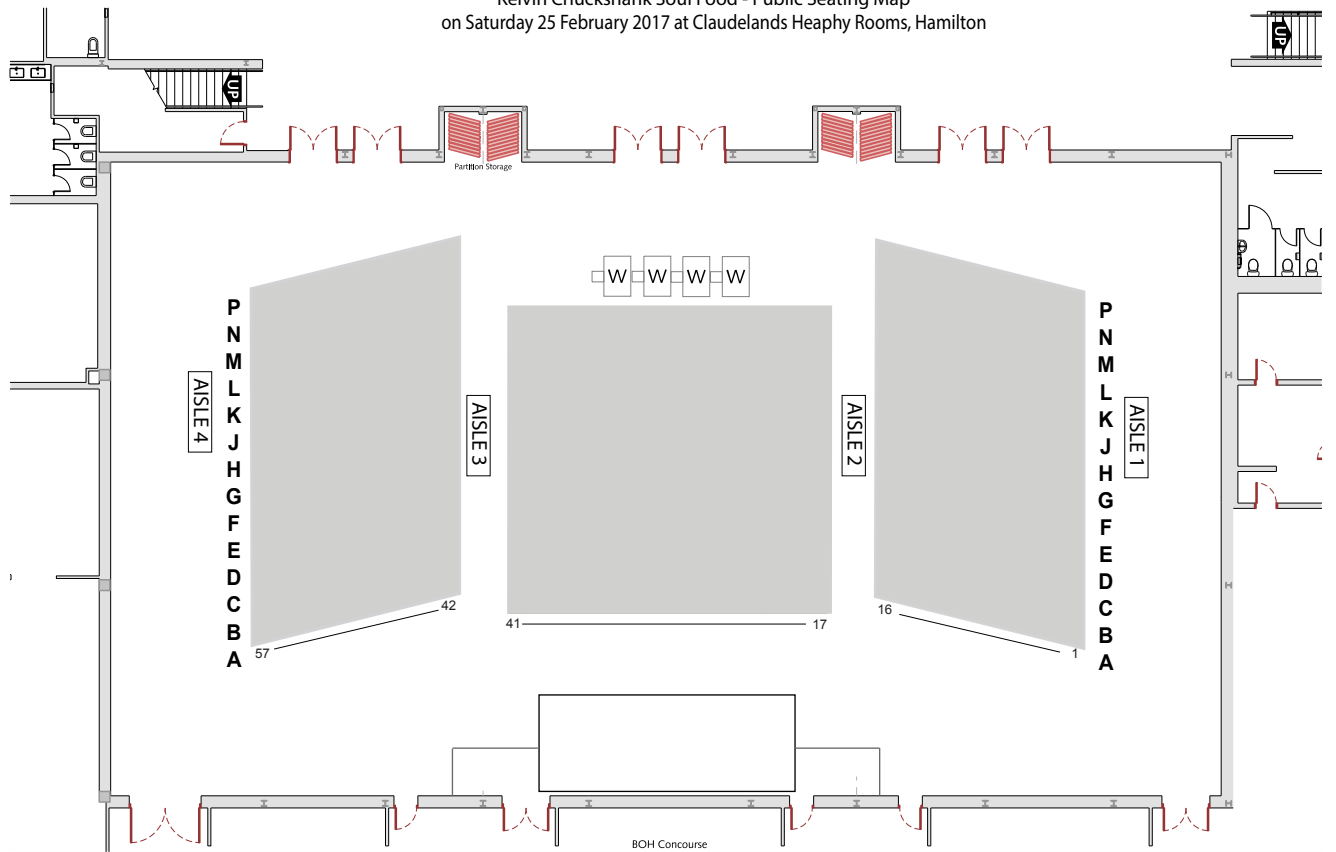

Kelvin Criuckshank Soul Food - Public Seating Map  
on Saturday 25 February 2017 at Claudelands Heaphy Rooms, Hamilton

CLAUDELANDS

Ref: 2CF,01