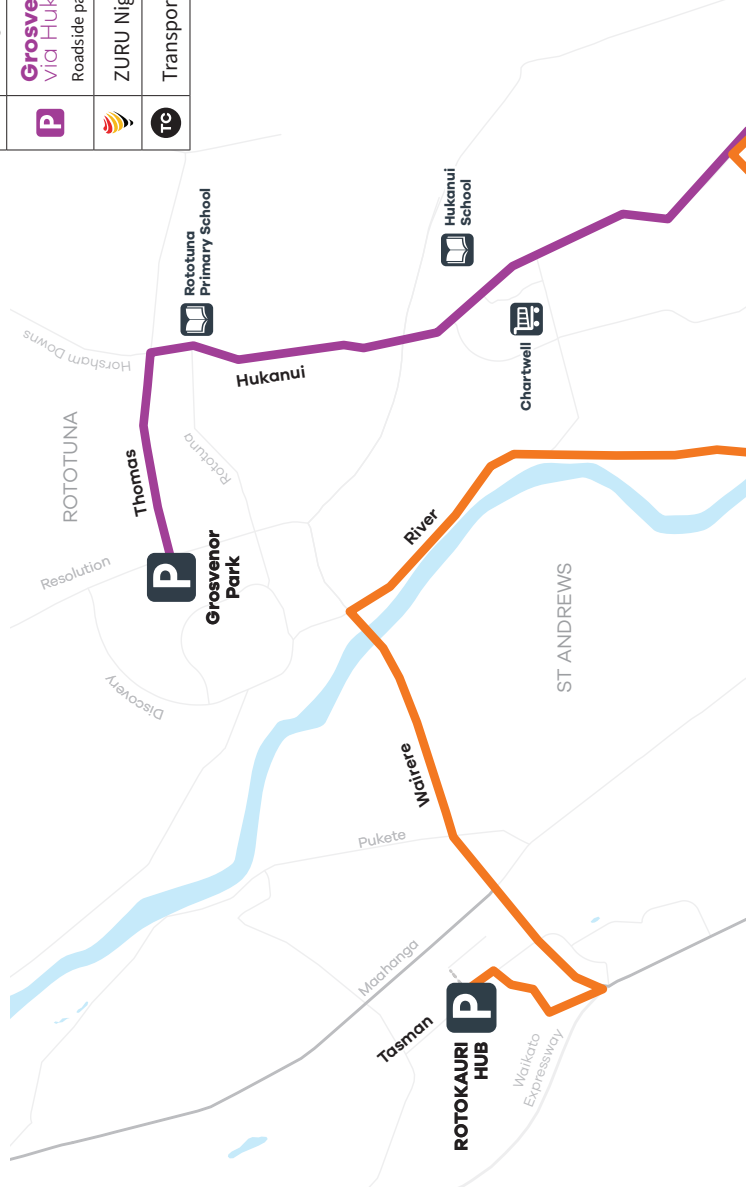

# PARK AND RIDE FROM **FIVE** KEY CITY LOCATIONS

**Catch the bus from key Hamilton locations to the Claudelands Arena for the ZURU Nightglow.**

**FREE** buses over five routes will run between 5pm and 7pm from the Park and Ride sites, stopping at special event bus stops along the way and returning after the ZURU Nightglow.

This year we are running one express route from the Rotokauri Transport Hub.

## **BUS DROP-OFF AND PICK UP AREA AT THE NIGHTGLOW**

## Park and Ride Map

Legend	
	<b>Hamilton Gardens</b> Roadside parking along route
	<b>Frankton Primary School</b> Roadside parking, Rifle Range Rd
	<b>Melville High School</b> Roadside parking, Collins Rd
	<b>Rotokauri Hub via River Rd</b> Parking available in Rotokauri Hub Platform 3
	<b>Grosvenor Park, Rototuna</b> via Hukanui Road
	Roadside parking, Thomas Rd
	ZURU Nightglow
	Transport Centre