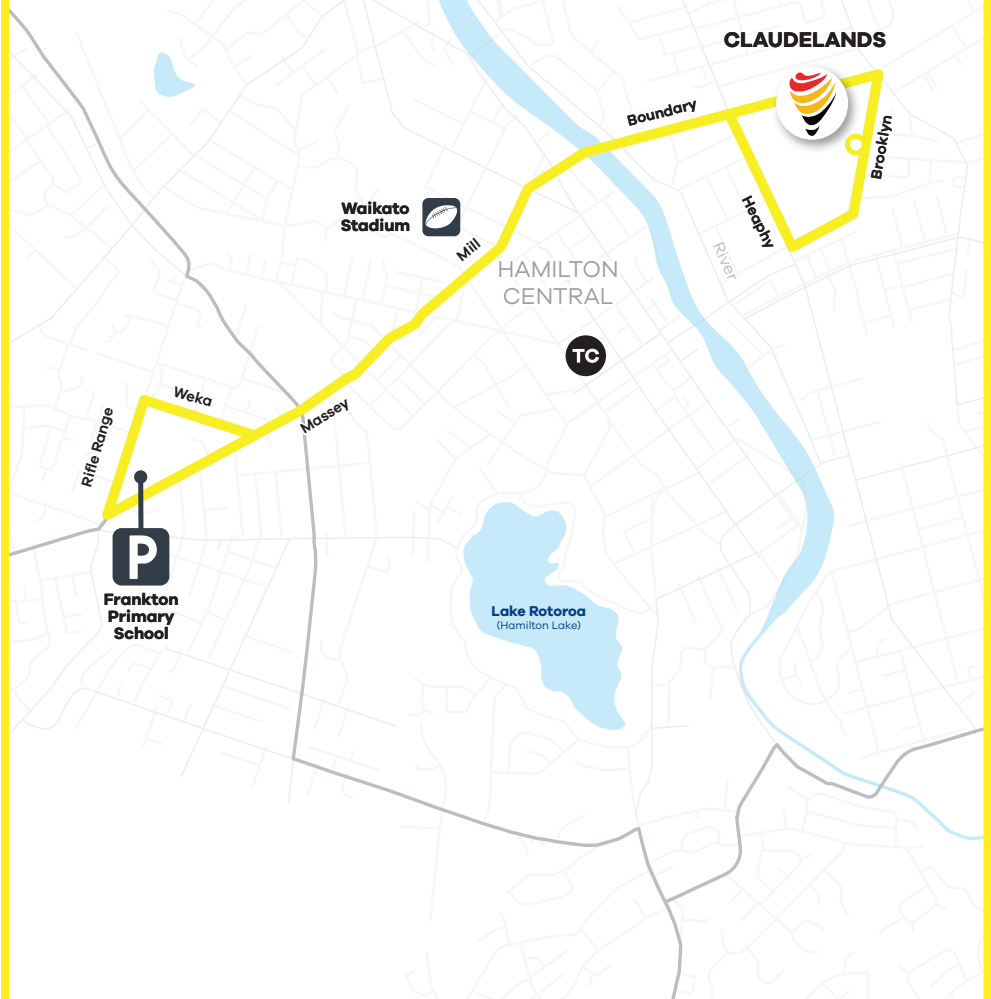

Frankton

	Bus stops TO event
	Bus stops FROM event
	Park and ride site
	ZURU Nightglow
	Transport Centre