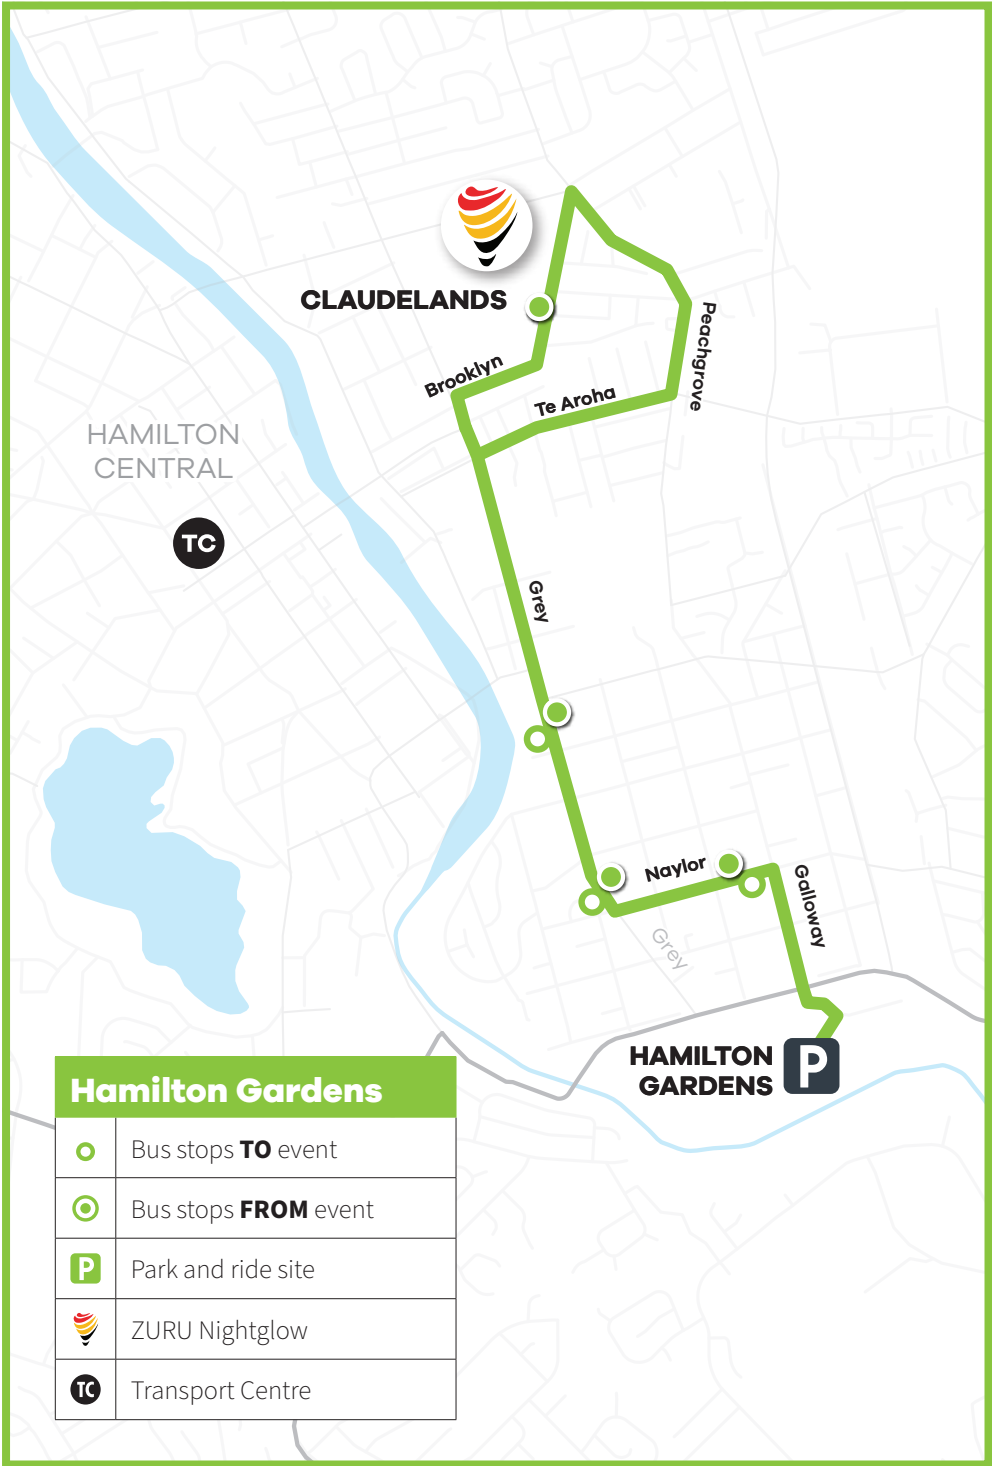

CLAUDELANDS

HAMILTON CENTRAL

TC

Brooklyn

Te Aroha

Peachgrove

Grey

Naylor

Galloway

Grey

HAMILTON GARDENS

Hamilton Gardens

	Bus stops TO event
	Bus stops FROM event
	Park and ride site
	ZURU Nightglow
	Transport Centre